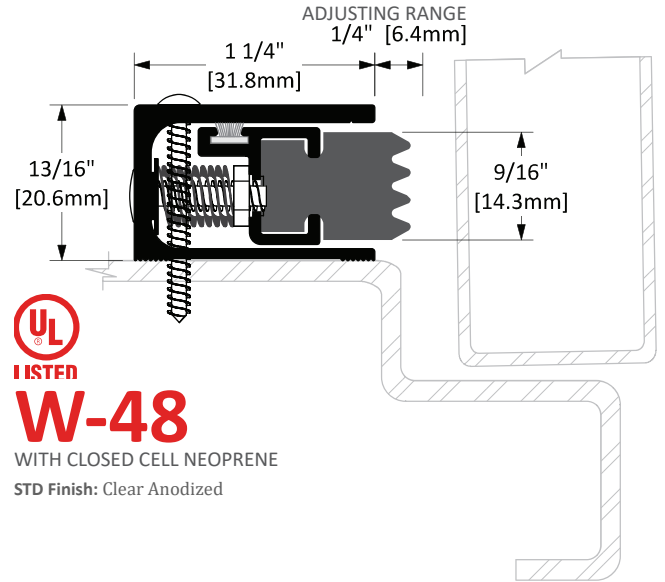

IISTEFN

W-48

WITH CLOSED CELL NEOPRENE

STD Finish: Clear Anodized