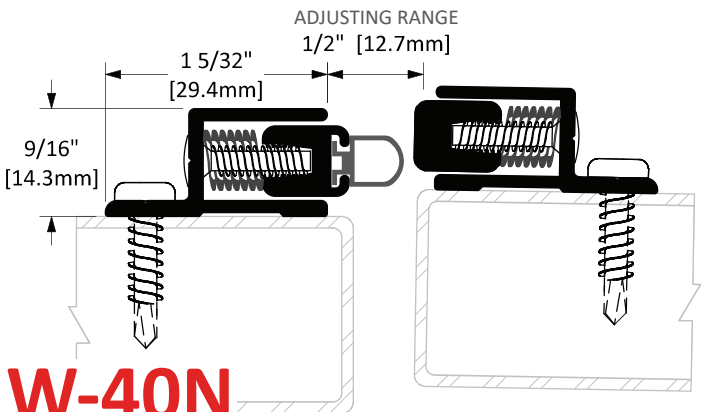

W-40N

WITH NEOPRENE (ONE SIDE ONLY)

Screw Type: A
OPT Screw Type: B
STD Finish: Clear Anodized