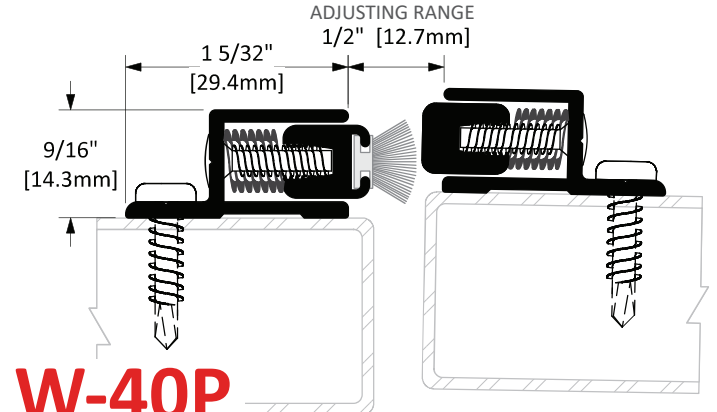

## W-40N

WITH NEOPRENE (ONE SIDE ONLY)

Screw Type: A  
OPT Screw Type: B  
STD Finish: Clear Anodized