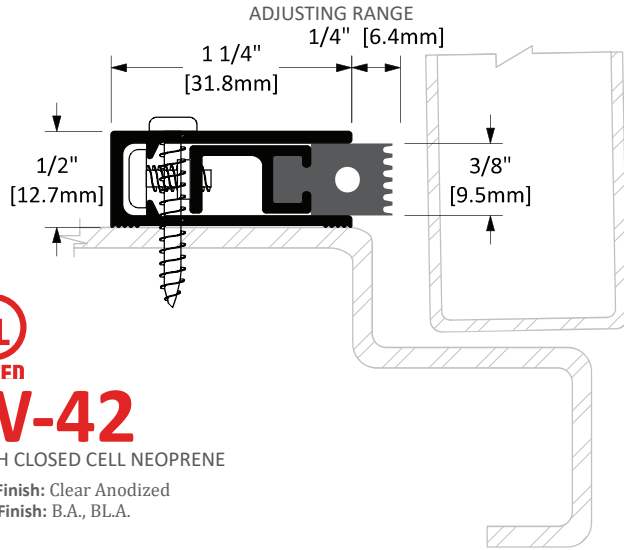

SPRING LOADED/ADJUSTABLE WEATHERSTRIP & ASTRAGALS

IISTEFN

W-42

WITH CLOSED CELL NEOPRENE

STD Finish: Clear Anodized
OPT Finish: B.A., BL.A.