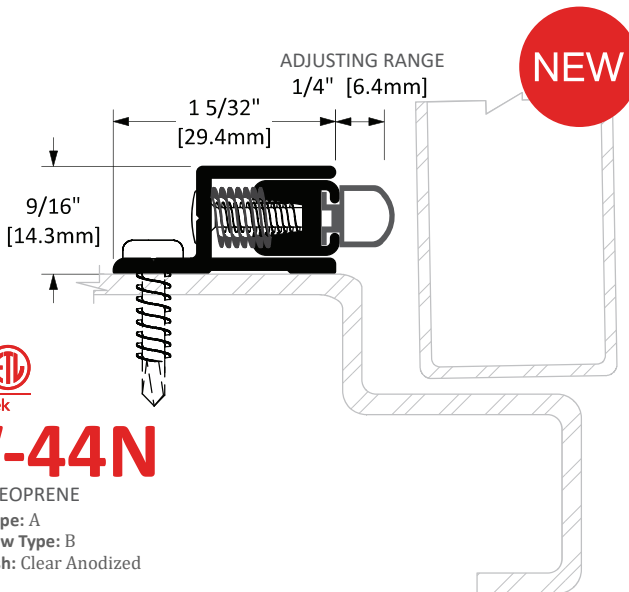

## W-42

WITH CLOSED CELL NEOPRENE

STD Finish: Clear Anodized  
OPT Finish: B.A., BL.A.

IISTEFN

## W-48

WITH CLOSED CELL NEOPRENE

STD Finish: Clear Anodized

## W-40N

WITH NEOPRENE (ONE SIDE ONLY)

Screw Type: A  
OPT Screw Type: B  
STD Finish: Clear Anodized

## W-40P

WITH PILE (ONE SIDE ONLY)

Screw Type: A  
OPT Screw Type: B  
STD Finish: Clear Anodized