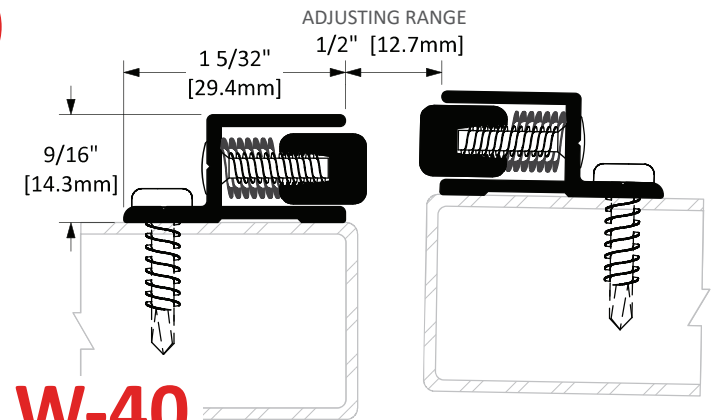

W-40

Screw Type: A
OPT Screw Type: B
STD Finish: Clear Anodized